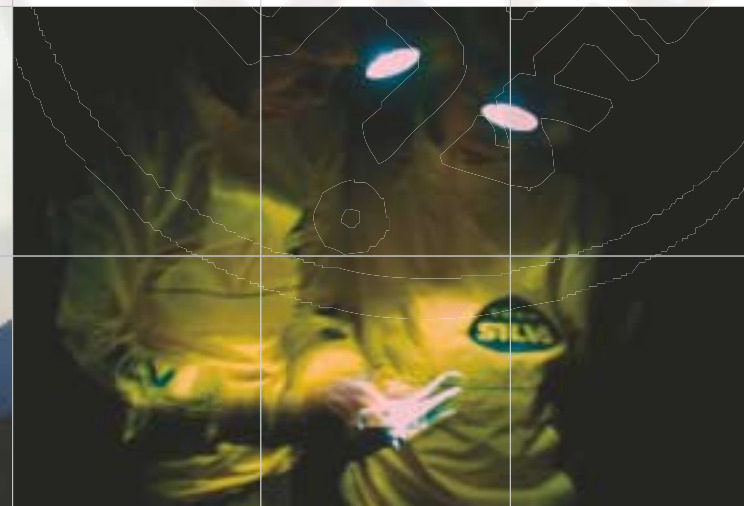

COMPACT HEADLAMPS

The new M-series compact headlamps offer a combination of a fantastic light and a very long discharge time for close range work by using LED technology. Compact size, low weight and rugged construction with a reflector technology, makes the M-series the ultimate choice for any headlamp user.

A headlamp is an incredible partner when doing different kinds of work in the dark. No matter where you are looking, you instantly have the light in the right direction. The M1 and M2 are a combination of a high power Halogen bulb for long range use and high power LEDs for close range use. Specially suited for advanced outdoor users, search and rescue teams, Multi-Sport teams and professional users.

M1	4 W Halogen 3 LEDs	75m 20m	Rechargeable NiMH 1600mAh + charger (included)	~1h 45min LEDs: ~100h
M2	2.4 W Halogen 3 LEDs	50m 20m	4pcs AA (LR6) Alkaline (included)	~2h 30min LEDs: ~150h
M3	2.4 W Krypton 1.6 W Krypton	50m 30m	4pcs AA (LR6) Alkaline (included)	~2h 30min ~6h
M4	3 LEDs	20m	3pcs AAA Alkaline (included)	~150h

LED HEADLAMP

M4

The latest addition to the M-Series, the M4, is a compact, lightweight and high performing LED-headlamp following the successful design concept as on the other M-models.

Due to its compact design, the M4 is the perfect choice when weight and space is crucial. Also ideal when high performance is required by climbers, back-packers, campers, and runners.

The new M4 has a rugged, splash-proof body housing three high-power LEDs. This LED technology provides a performance necessary for close range work (up to 20 meters) with extremely low power consumption. Up to 150 hours battery life and weights only 80g with batteries.

The M4 has four different light modes: